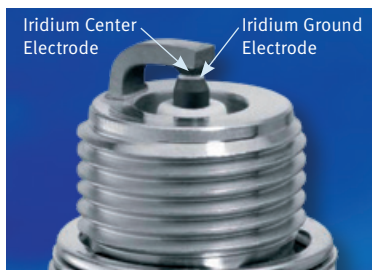

■ Spark Plugs & Accessories

Shielded Spark Plugs to use with Integral Coils

Benefits & Features

- Iridium Electrodes
- Long life design
- Extended insulator length
- Reduces high voltage demand and extends integral coil life

P/N ¹⁾	Thread Size	Application	Equivalent to
ICPB412	M14x1.25	CATERPILLAR® G3300	RTL85G, 9Y-3985
ICPB432	M14x1.25	CATERPILLAR® G3300 / G3400	RTN79G, 4W-2256, 7311S
ICPB812	M18x1.5	WAUKESHA® VHP G/GU/GSI, SUPERIOR® 825	RTM77N, RTM77PP, RTM79, 60999G, 60999N, 18GZ34, 7303S
ICPB832	M18x1.5	WAUKESHA® VHP GL	RTB77WPCC, RTB80N