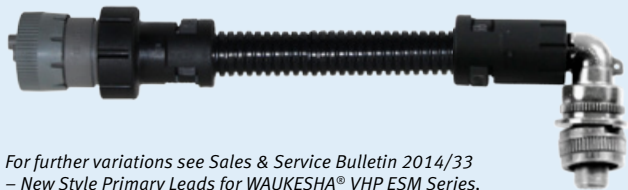

P/N	Description	Equivalent to
A740750-MOT	Harness, camshaft pickup	A740750