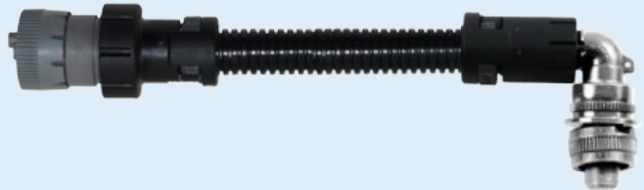

New Product	Product Update	Product Information
Technical Information	Price Update	Marketing Information
No. 2014/34	Date December 17, 2014	Page 1/1

Harnesses for WAUKESHA® VHP ESM Series

P/N	Description	Equivalent to
740744-MOT	Harness, electric start	740744

P/N	Description	Equivalent to
A740749-MOT	Harness, crankshaft pickup	A740749

P/N	Description	Equivalent to
A740746-MOT	Harness, ignition coil	A740746

P/N	Description	Equivalent to
A740750-MOT	Harness, camshaft pickup	A740750

For further variations see Sales & Service Bulletin 2014/33
– New Style Primary Leads for WAUKESHA® VHP ESM Series.

P/N	Description	Equivalent to
740746B-MOT	Harness, ignition coil	740746B

P/N	Description	Equivalent to
740753-MOT	Harness, ground, left bank to right bank	740753