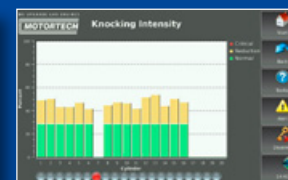

Call your nearest MOTORTECH Sales Partner:

Martin Machinery L.L.C.
Phone: 1-660-458-7000
sales@martinmachinery.com

Reagan Equipment Company
Toll free: 1-800-254-7767
www.reaganpower.com

Cypress Engine Accessories
Phone: 1-281-256-9100
www.cypressengine.com