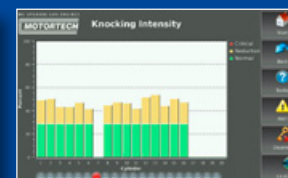

Call your nearest MOTORTECH Sales Partner:

Martin Machinery L.L.C.
Phone: 1-660-458-7000
sales@martinmachinery.com

Reagan Equipment Company
Toll free: 1-800-254-7767
www.reaganpower.com

Cypress Engine Accessories
Phone: 1-281-256-9100
www.cypressengine.com